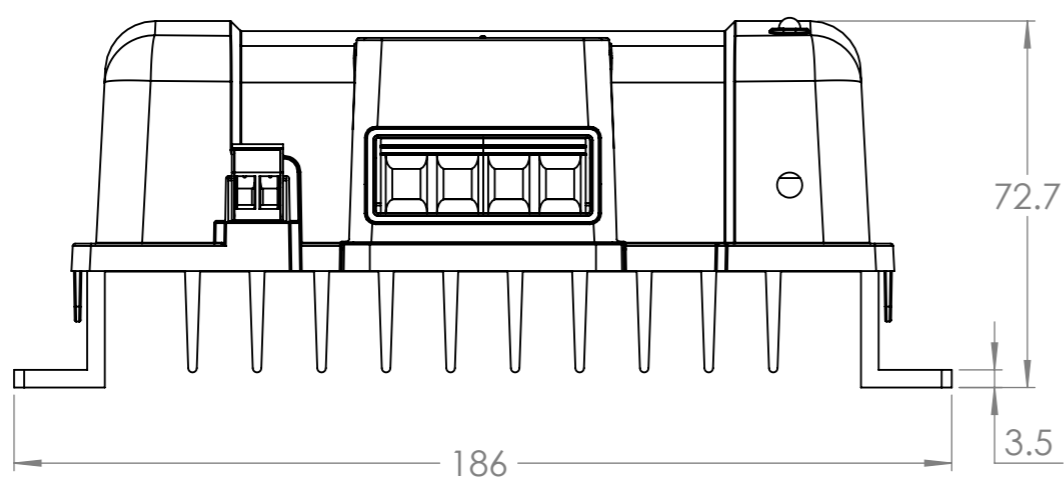

Dimension Drawing - Orion 380W/400W isolated	
ORI242441110	Orion-Tr 24/24-17A (400W) Isolated DC-DC converter
ORI244841110	Orion-Tr 24/48-8,5A (400W) Isolated DC-DC converter
ORI482441110	Orion-Tr 48/24-6A (380W) Isolated DC-DC converter
ORI484841110	Orion-Tr 48/48-8A (380W) Isolated DC-DC converter

**DETAIL A**  
4x  
SCALE 1 : 1

Dimensions in mm