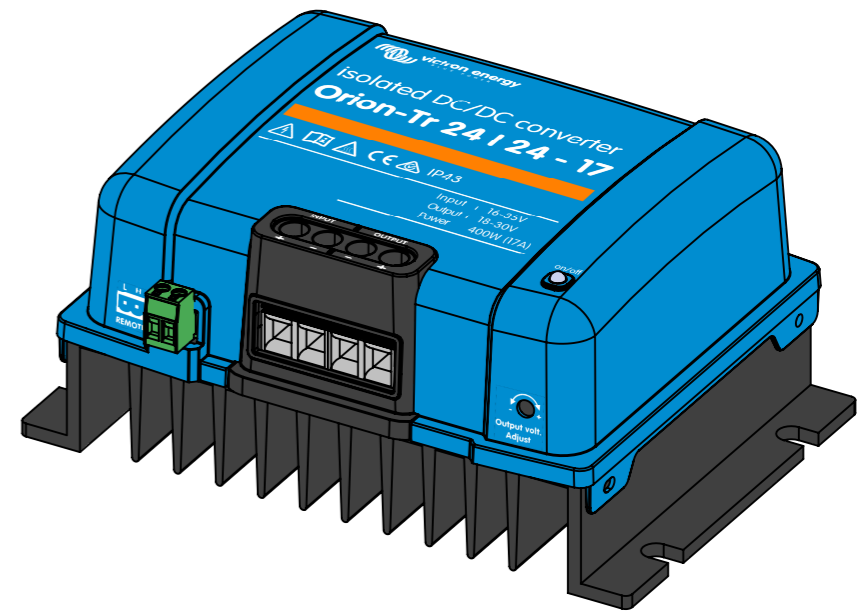

Dimension Drawing - Orion 380W/400W isolated	
ORI242441110	Orion-Tr 24/24-17A (400W) Isolated DC-DC converter
ORI244841110	Orion-Tr 24/48-8,5A (400W) Isolated DC-DC converter
ORI482441110	Orion-Tr 48/24-6A (380W) Isolated DC-DC converter
ORI484841110	Orion-Tr 48/48-8A (380W) Isolated DC-DC converter

**DETAIL A**  
4x  
SCALE 1 : 1

Dimensions in mm