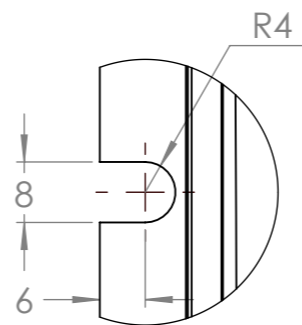

Dimension Drawing - Orion 380W/400W isolated	
ORI242441110	Orion-Tr 24/24-17A (400W) Isolated DC-DC converter
ORI244841110	Orion-Tr 24/48-8,5A (400W) Isolated DC-DC converter
ORI482441110	Orion-Tr 48/24-6A (380W) Isolated DC-DC converter
ORI484841110	Orion-Tr 48/48-8A (380W) Isolated DC-DC converter

**DETAIL A**  
4x  
SCALE 1 : 1

Dimensions in mm