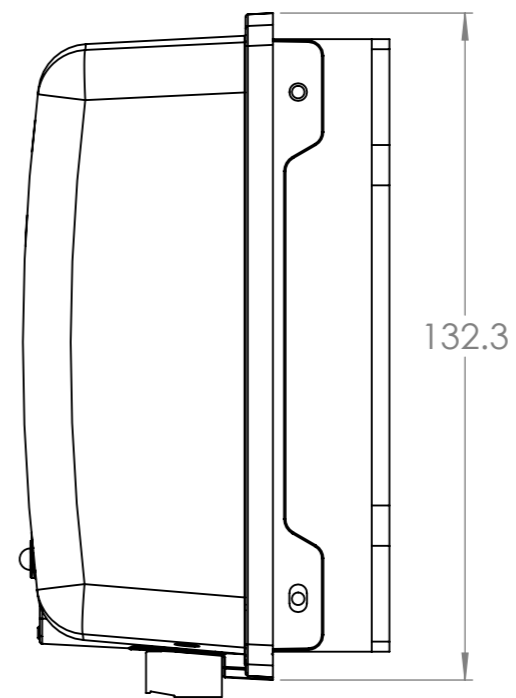

Dimension Drawing - Orion 380W/400W isolated	
ORI242441110	Orion-Tr 24/24-17A (400W) Isolated DC-DC converter
ORI244841110	Orion-Tr 24/48-8,5A (400W) Isolated DC-DC converter
ORI482441110	Orion-Tr 48/24-6A (380W) Isolated DC-DC converter
ORI484841110	Orion-Tr 48/48-8A (380W) Isolated DC-DC converter

**DETAIL A**  
4x  
SCALE 1 : 1

Dimensions in mm