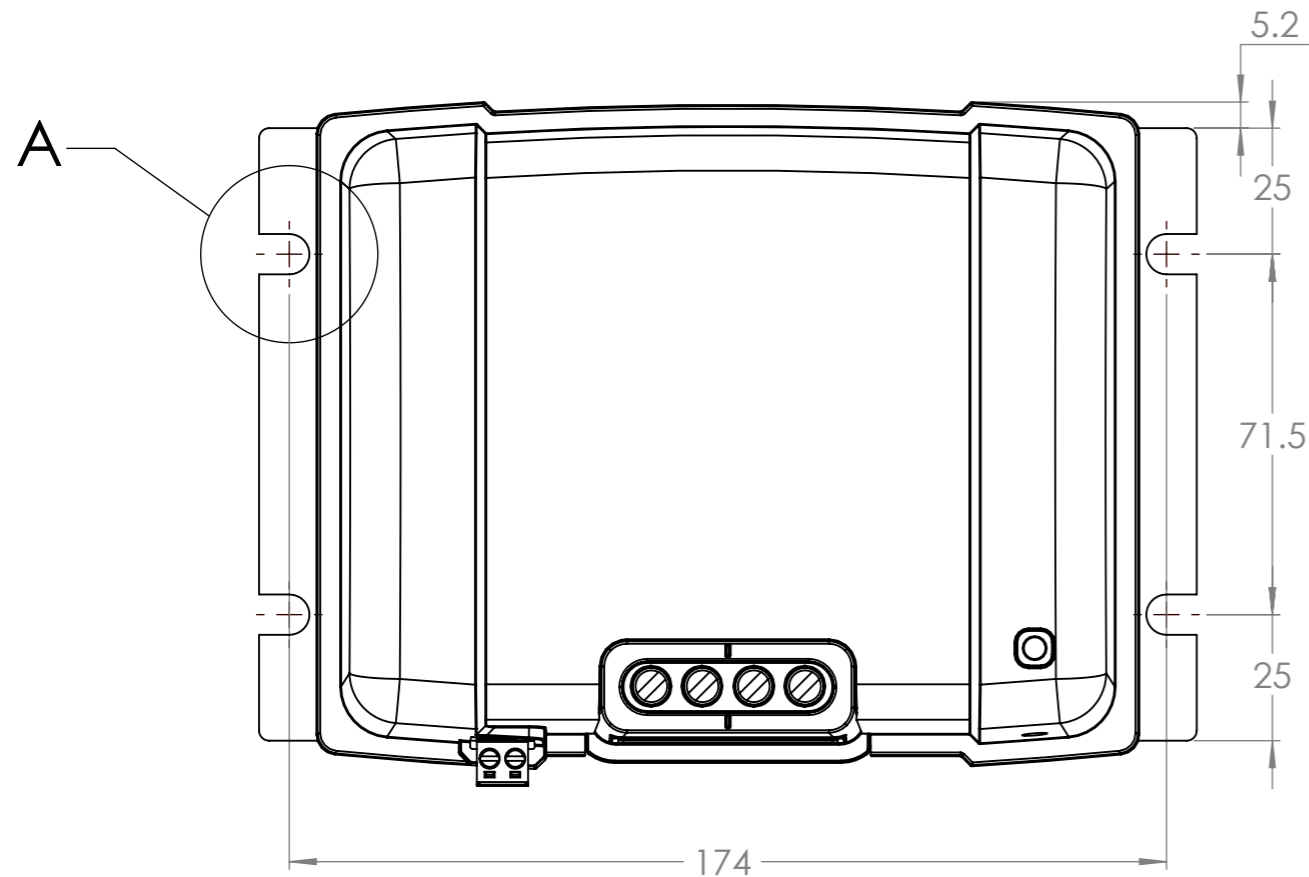

Dimension Drawing - Orion 380W/400W isolated	
ORI242441110	Orion-Tr 24/24-17A (400W) Isolated DC-DC converter
ORI244841110	Orion-Tr 24/48-8,5A (400W) Isolated DC-DC converter
ORI482441110	Orion-Tr 48/24-6A (380W) Isolated DC-DC converter
ORI484841110	Orion-Tr 48/48-8A (380W) Isolated DC-DC converter

**DETAIL A**  
4x  
SCALE 1 : 1

Dimensions in mm