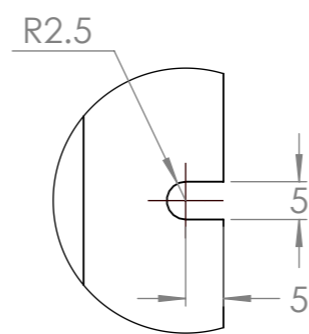

Dimension Drawing - Orion IP67

ORI122421226

Orion IP67 12/24-50A (1200W)  
(SN:till and included HQ2324xxx)

DETAIL A  
6X  
SCALE 1:1

Dimensions in mm

**victron energy**  
BLUE POWER