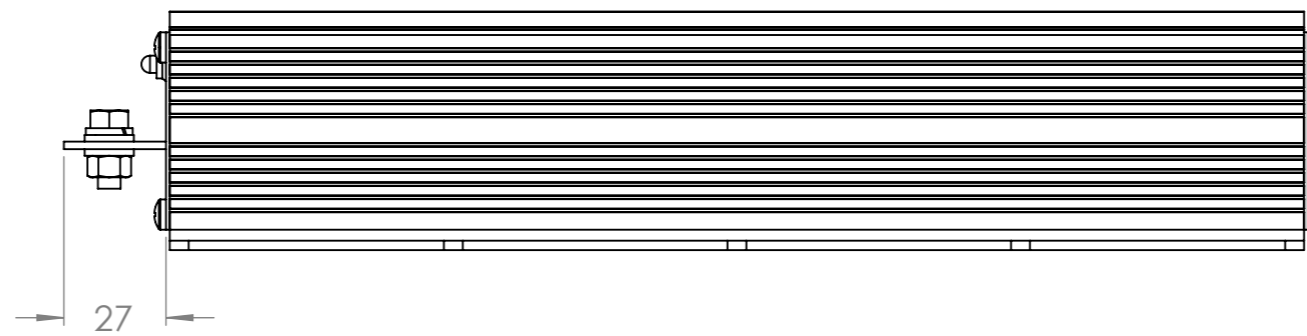

Dimension Drawing - Orion IP67

ORI122421226

Orion IP67 12/24-50A (1200W)  
(SN:till and included HQ2324xxx)

DETAIL A  
6X  
SCALE 1:1

Dimensions in mm

**victron energy**  
BLUE POWER