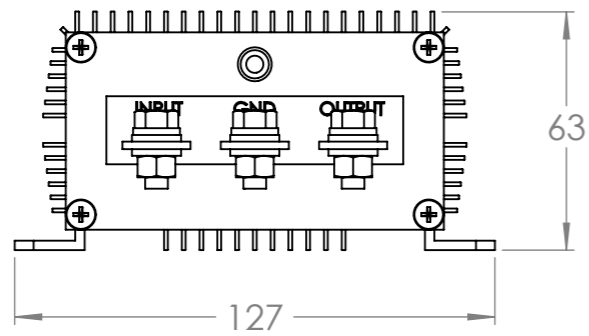

Dimension Drawing - Orion IP67

ORI122421226

Orion IP67 12/24-50A (1200W)  
(SN:till and included HQ2324xxx)

DETAIL A  
6X  
SCALE 1:1

Dimensions in mm

**victron energy**  
BLUE POWER