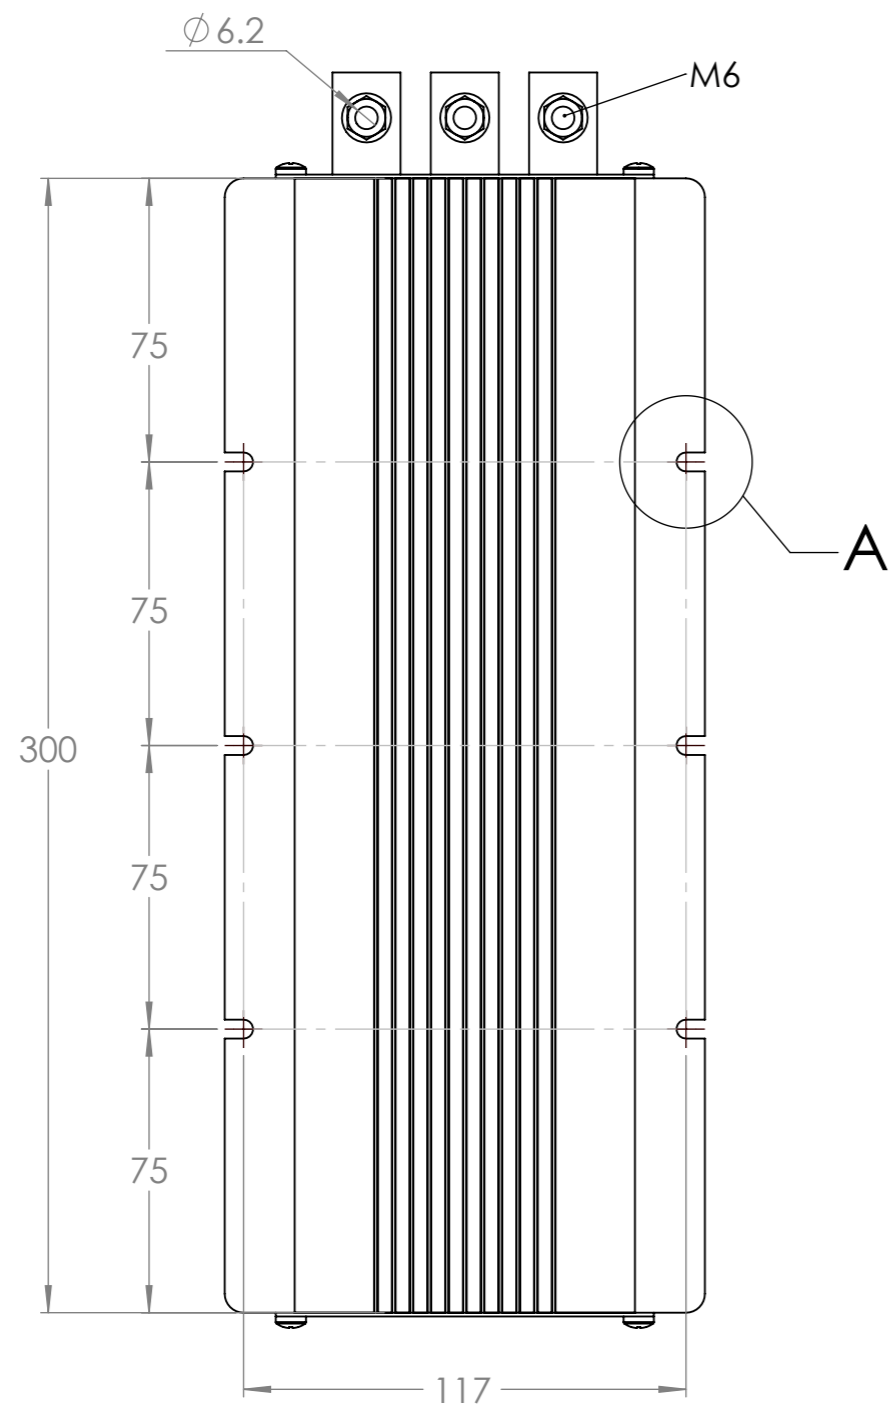

Dimension Drawing - Orion IP67

ORI122421226

Orion IP67 12/24-50A (1200W)  
(SN:till and included HQ2324xxx)

DETAIL A  
6X  
SCALE 1:1

Dimensions in mm

**victron energy**  
BLUE POWER