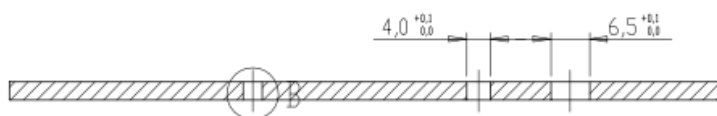

Dimensions in mm

Dimensions of metal panel **REC040001000 Battery Alarm**

Revision : v1.0  
 Date : 01-09-2015