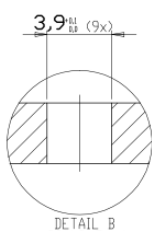

Dimensions in mm

Dimensions of metal panel **REC040001000 Battery Alarm**

Revision : v1.0  
 Date : 01-09-2015