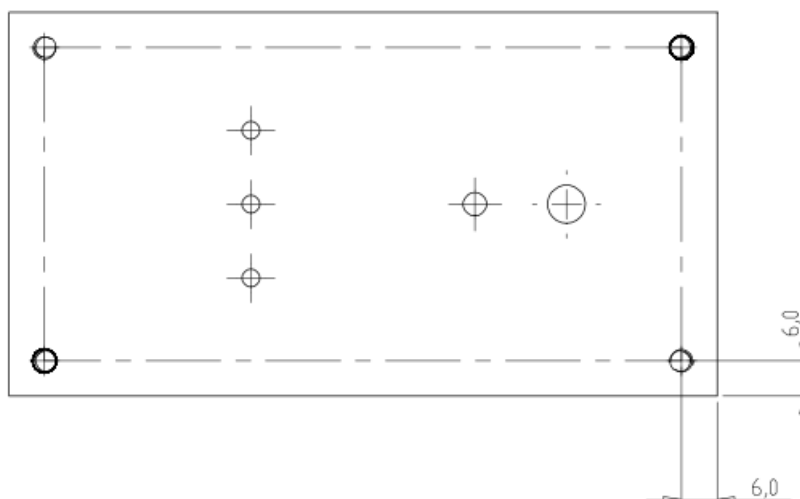

Dimensions in mm

Dimensions of metal panel **REC040001000 Battery Alarm**

Revision : v1.0  
 Date : 01-09-2015