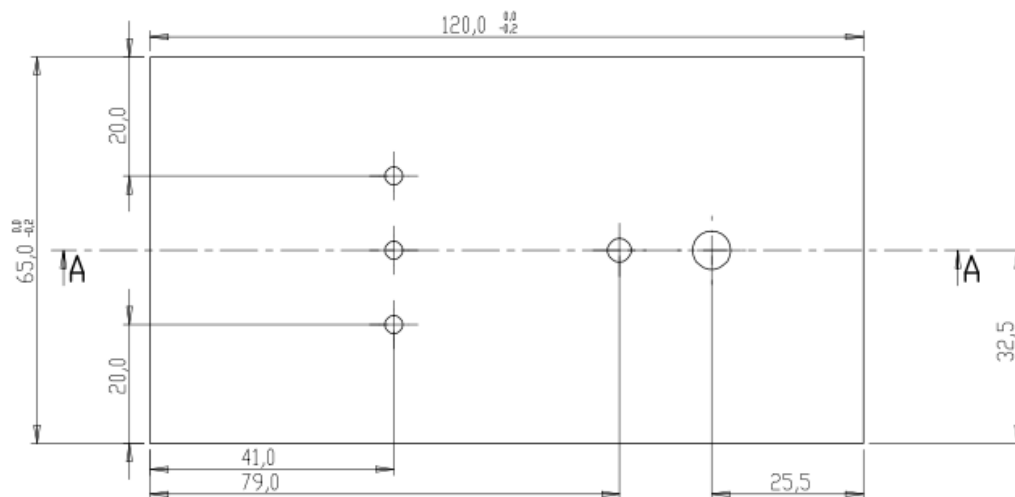

Dimensions in mm

Dimensions of metal panel **REC040001000 Battery Alarm**

Revision : v1.0  
 Date : 01-09-2015